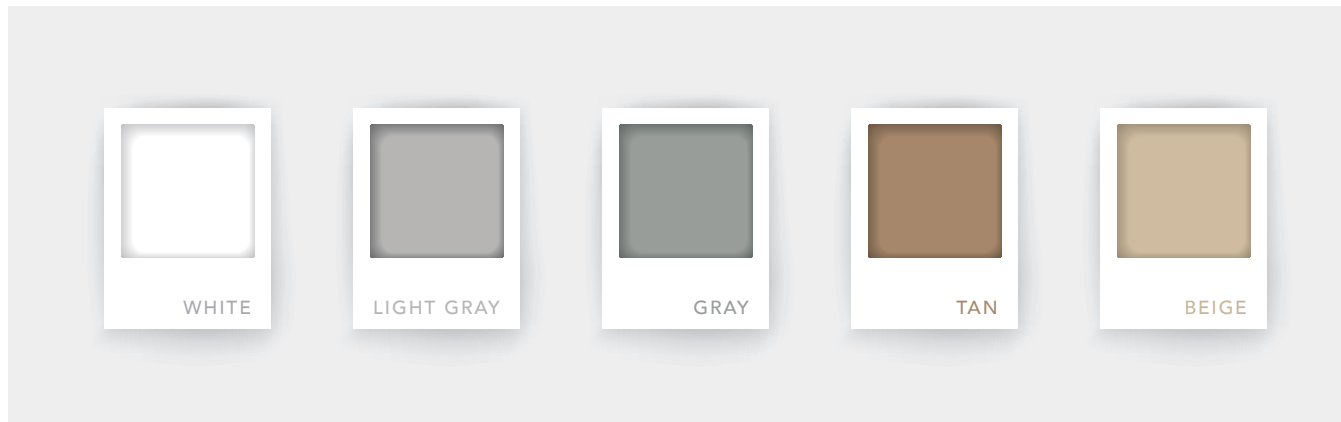

COLOR CHART
AcryLinkG™

*Colors often DO NOT display the same shades from one computer screen to another.
Actual color samples can be provided by IPC and custom color matching is available.*